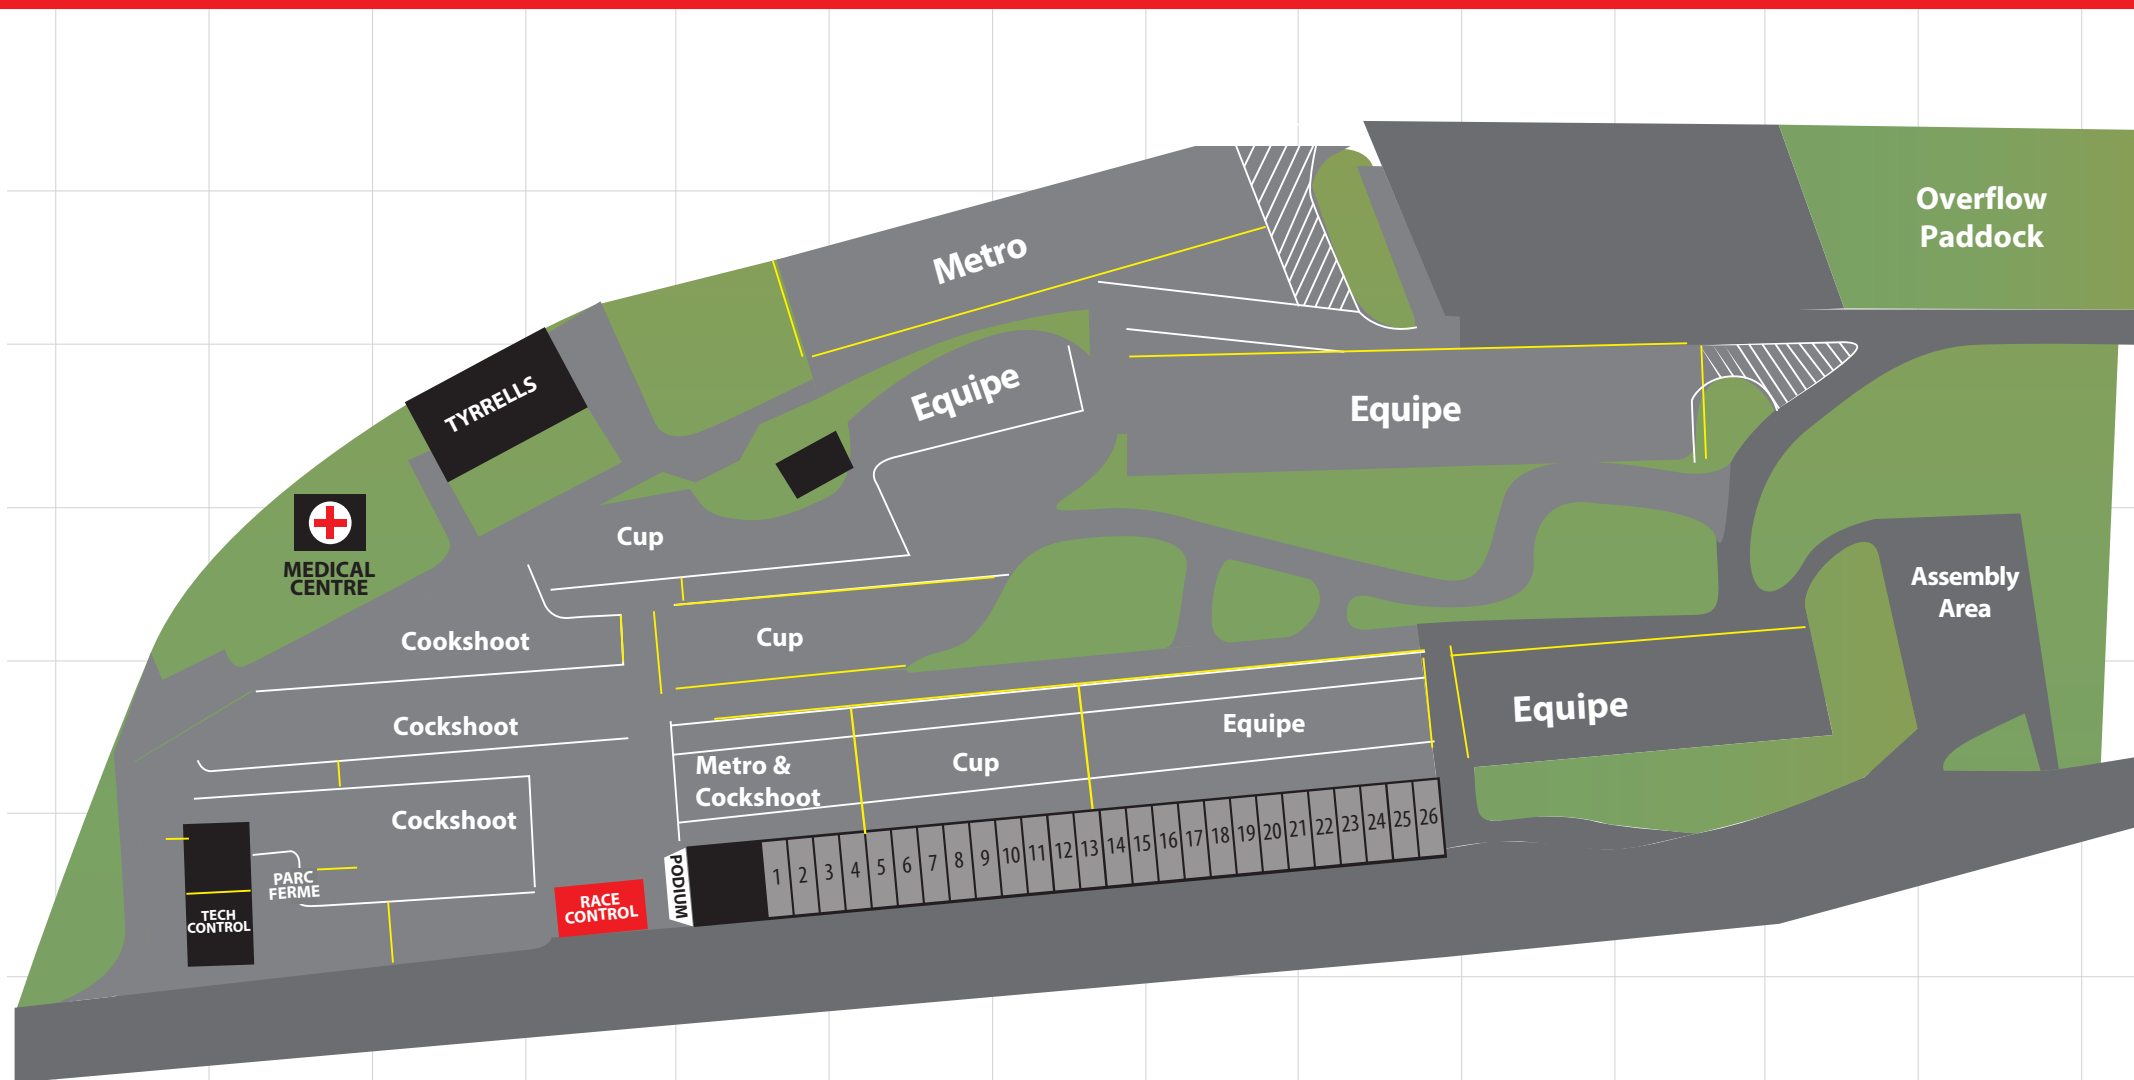

Snetterton - Detailed Paddock Plan

1930

2020

MGCC Paddock Plan - Snetterton 300
Sunday 12th September 2021