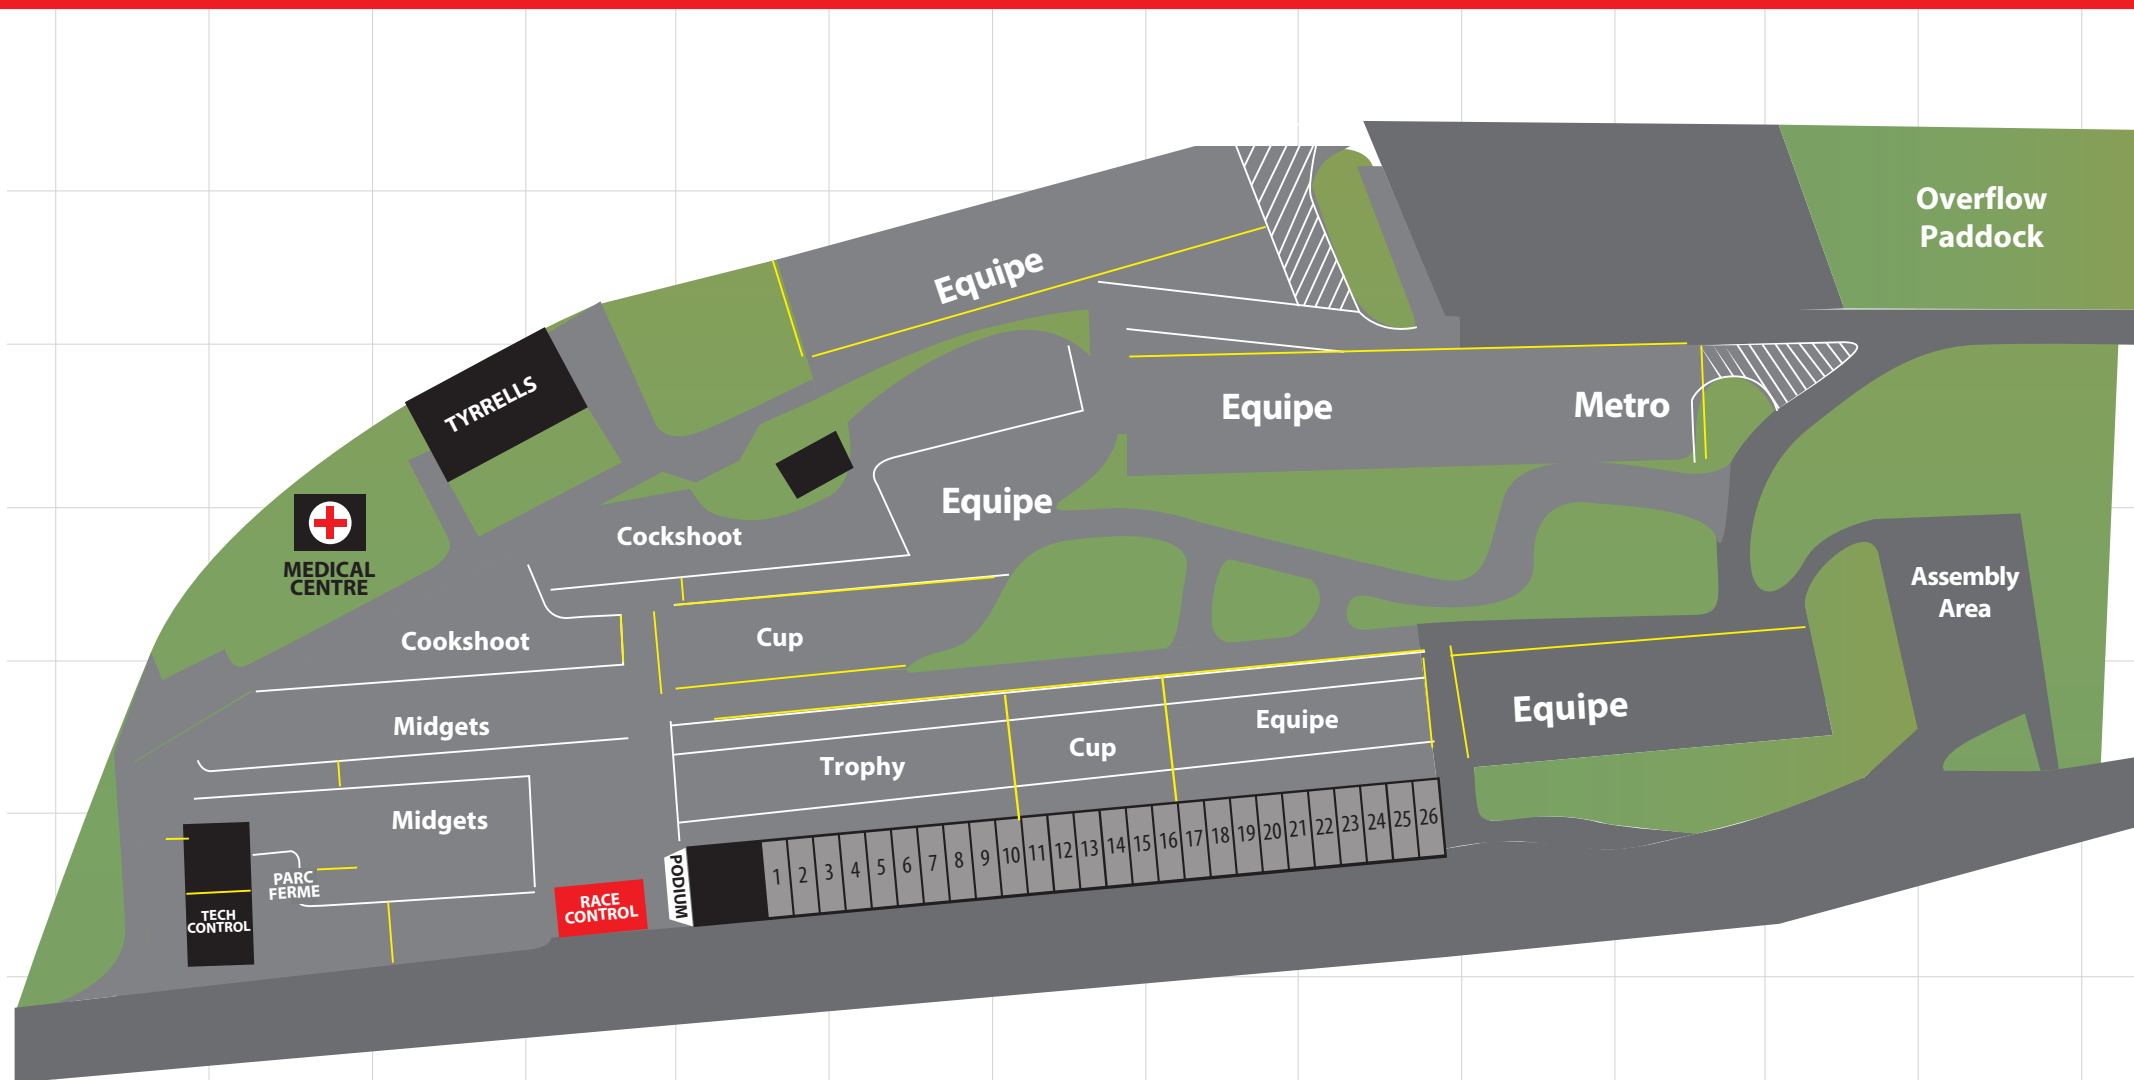

Snetterton - Detailed Paddock Plan

1930

2020

MGCC Paddock Plan - Snetterton 300
Sunday 6th September 2020